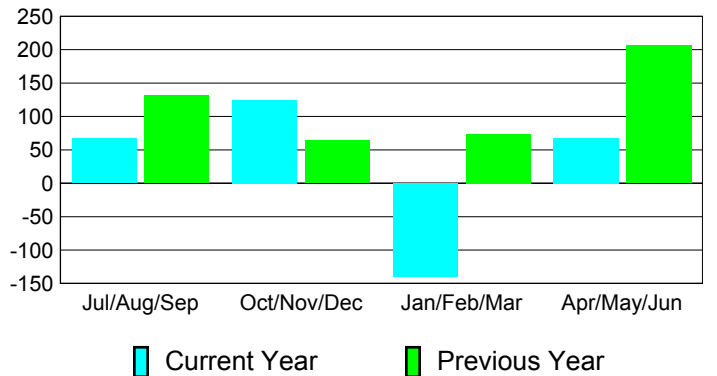

Membership Results
2010-2011

Membership
2009-2010

Month	Net Memb Goal	Actual New Memb	Actual Dropped Memb	Gain/Loss of Memb	Gain/Loss of Memb
Jul/Aug/Sep	70	70	-3	67	131
Oct/Nov/Dec	90	157	-32	125	64
Jan/Feb/Mar	70	330	-470	-140	74
Apr/May/June	70	69	-1	68	206
Totals	300	626	-506	120	475

Membership Results 2010-2011

Goal, New, Dropped, Gain/Loss

Comparison of Membership Gain/Loss

Current Year Compared to the Previous Year

Gender Comparison 2010-2011

Jul/Aug/Sep

Oct/Nov/Dec

Jan/Feb/Mar

Apr/May/June

■ Male

■ Female