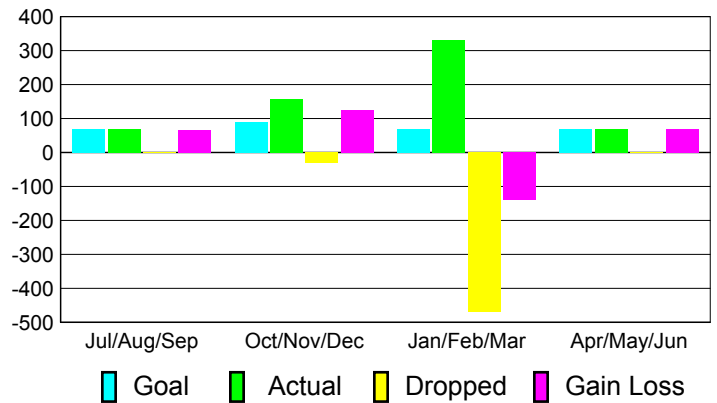

Membership Results 2010-2011

Goal, New, Dropped, Gain/Loss

Comparison of Membership Gain/Loss

Current Year Compared to the Previous Year