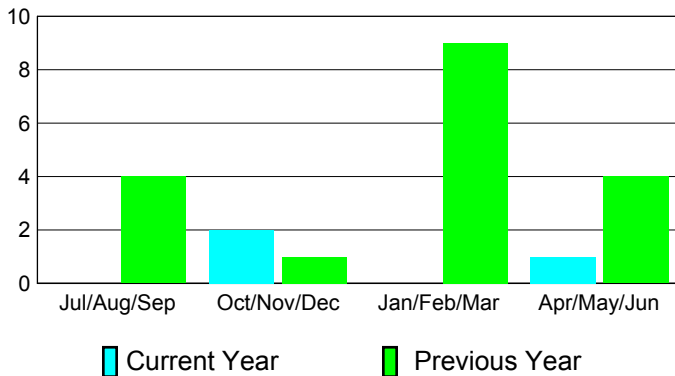

2010-2011 GMT Reports for District (or Undistricted) **District 380**

GMT: PAUL CHOR HO FAN

Location: CHINA

GMT CA: 5

CLUBS

Club Results
2010-2011

Clubs
2009-2010

Month	New Club Goal	Actual New Clubs	Actual Dropped Clubs	Gain/Loss of Clubs	Gain/Loss of Clubs
Jul/Aug/Sep	2	0	0	0	4
Oct/Nov/Dec	2	5	-3	2	1
Jan/Feb/Mar	2	1	-1	0	9
Apr/May/June	2	1	0	1	4
Totals	8	7	-4	3	18

Club Results 2010-2011

Goal, New, Dropped, Gain/Loss

Comparison of Club Gain/Loss

Current Year Compared to the Previous Year

YTD Status Quo Clubs 2010-2011

Status Quo Clubs Compared to Status Quo Members

MEMBERSHIP