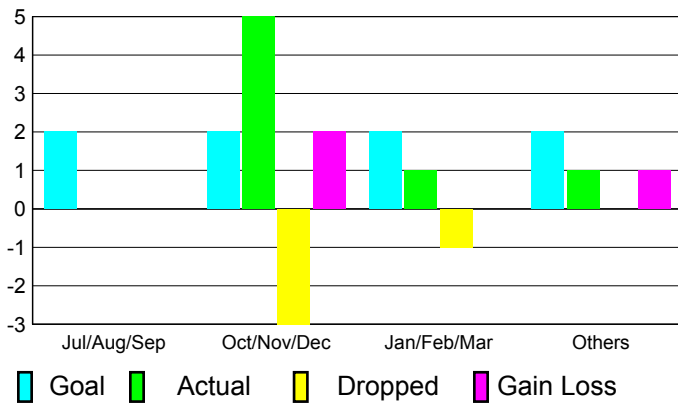

2010-2011 GMT Reports for District (or Undistricted) **District 380**

GMT: PAUL CHOR HO FAN

Location: CHINA

GMT CA: 5

CLUBS

Club Results
2010-2011

Clubs
2009-2010

Month	New Club Goal	Actual New Clubs	Actual Dropped Clubs	Gain/Loss of Clubs	Gain/Loss of Clubs
Jul/Aug/Sep	2	0	0	0	4
Oct/Nov/Dec	2	5	-3	2	1
Jan/Feb/Mar	2	1	-1	0	9
Apr/May/June	2	1	0	1	4
Totals	8	7	-4	3	18

Club Results 2010-2011

Goal, New, Dropped, Gain/Loss

Comparison of Club Gain/Loss

Current Year Compared to the Previous Year

YTD Status Quo Clubs 2010-2011

Status Quo Clubs Compared to Status Quo Members

MEMBERSHIP